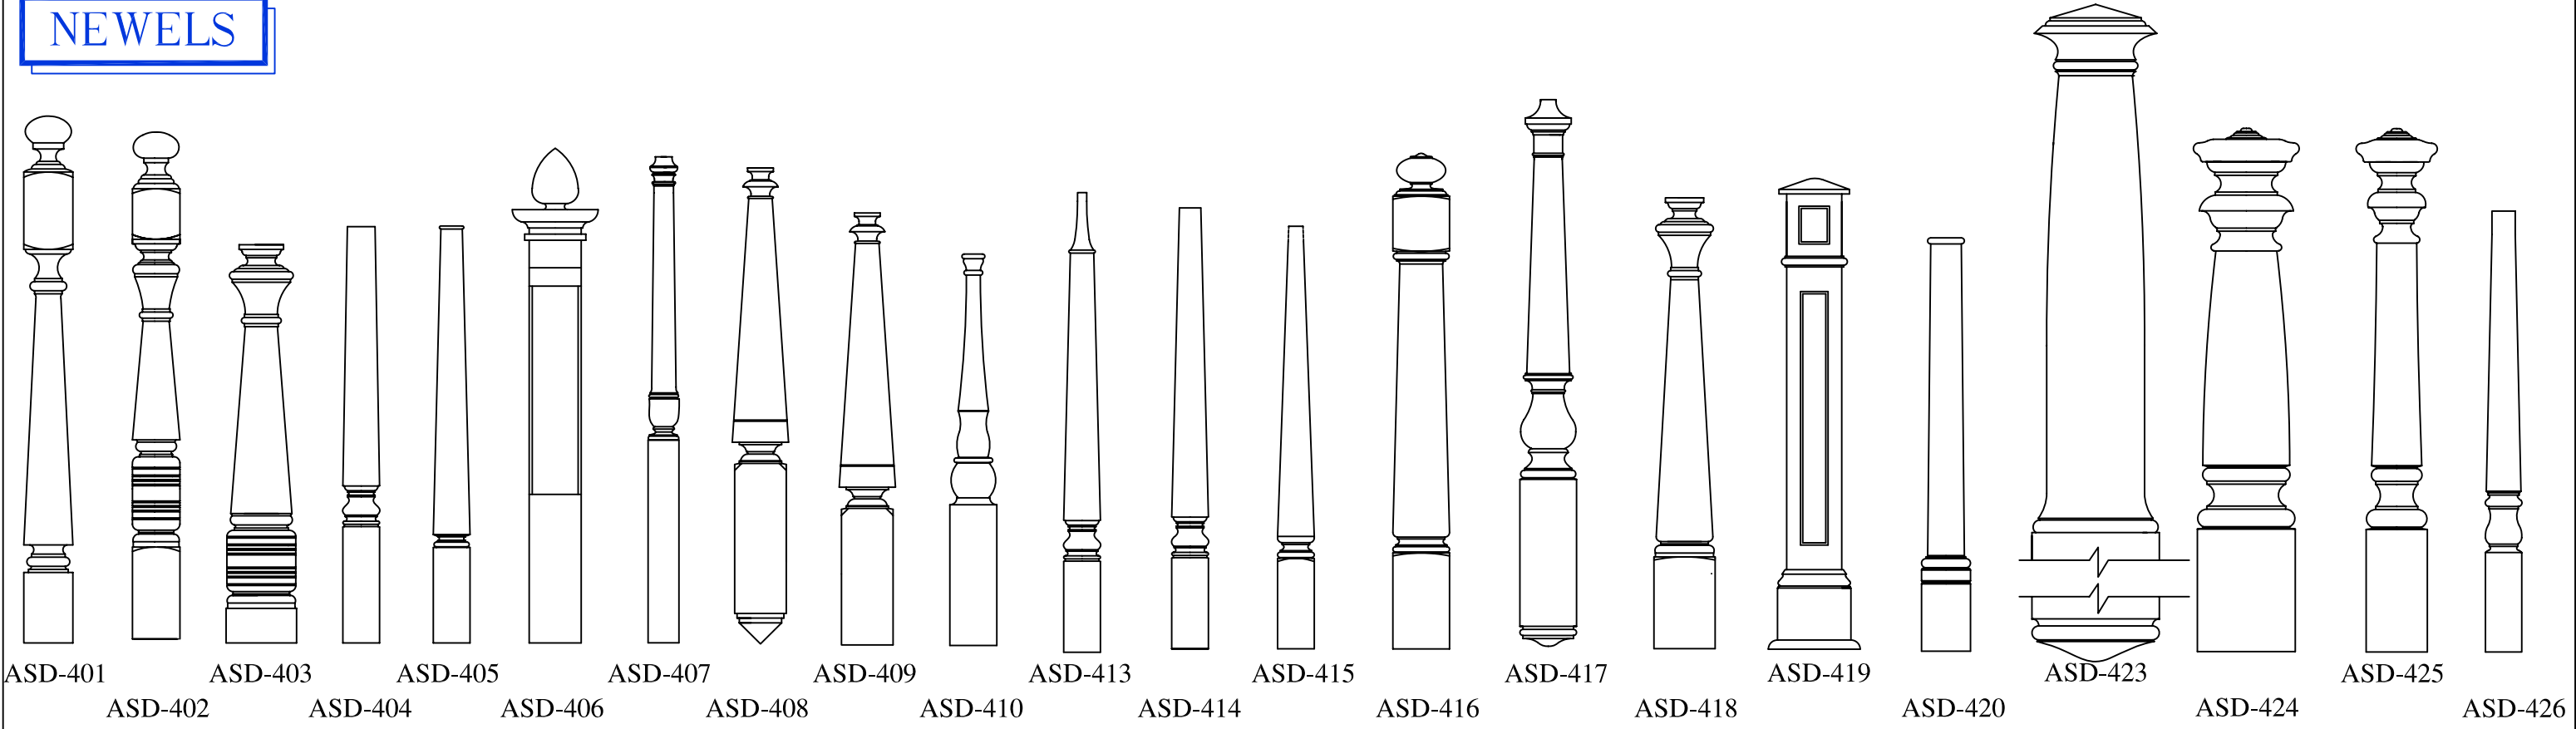

ARC STAIR DESIGN, INC.

CUSTOM CURVED STAIRWAYS AND FINE WOODWORKING
RESIDENTIAL & COMMERCIAL

NEWELS

ROUND BALUSTERS

ROUND BALUSTERS

SQUARE TOP BALUSTERS

METAL BALUSTERS