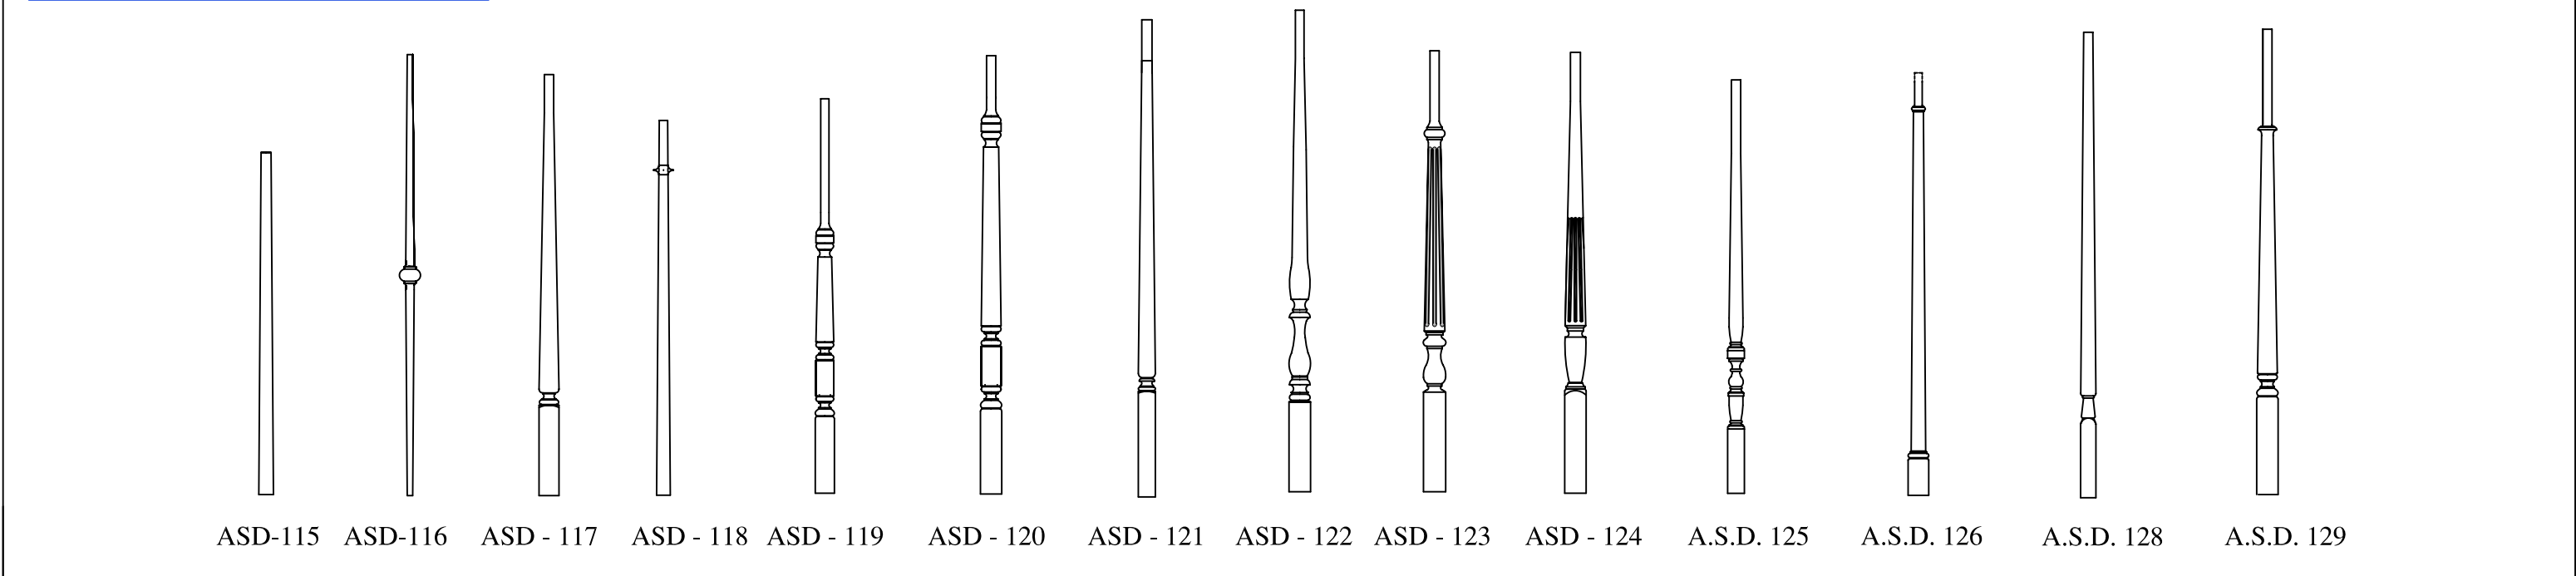

ARC STAIR DESIGN, INC.

CUSTOM CURVED STAIRWAYS AND FINE WOODWORKING
RESIDENTIAL & COMMERCIAL

NEWELS

ROUND BALUSTERS

ROUND BALUSTERS

SQUARE TOP BALUSTERS

METAL BALUSTERS