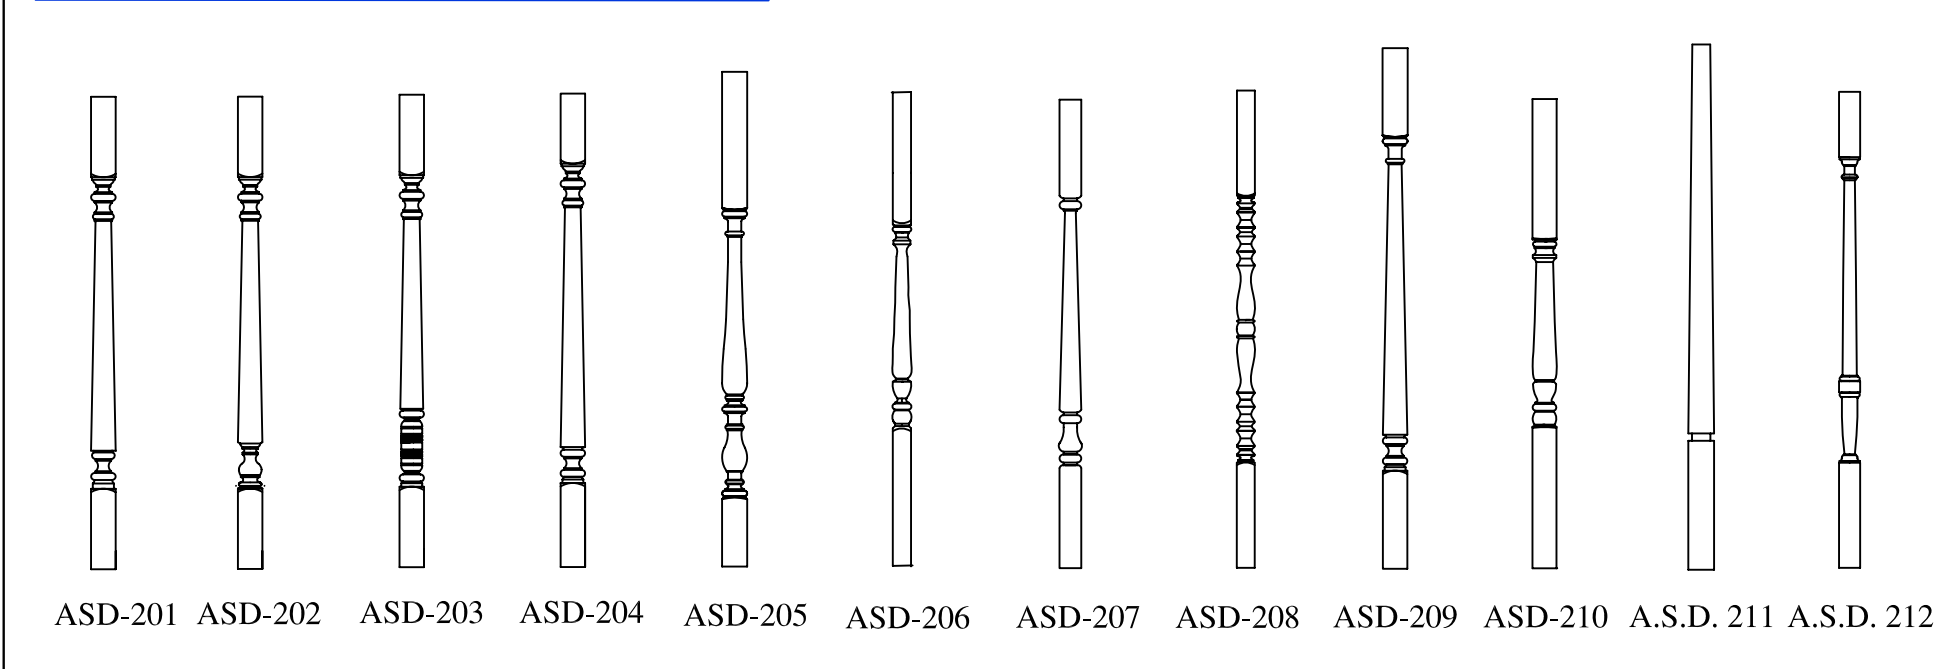

ARC STAIR DESIGN, INC.

CUSTOM CURVED STAIRWAYS AND FINE WOODWORKING
RESIDENTIAL & COMMERCIAL

NEWELS

ROUND BALUSTERS

ROUND BALUSTERS

SQUARE TOP BALUSTERS

METAL BALUSTERS