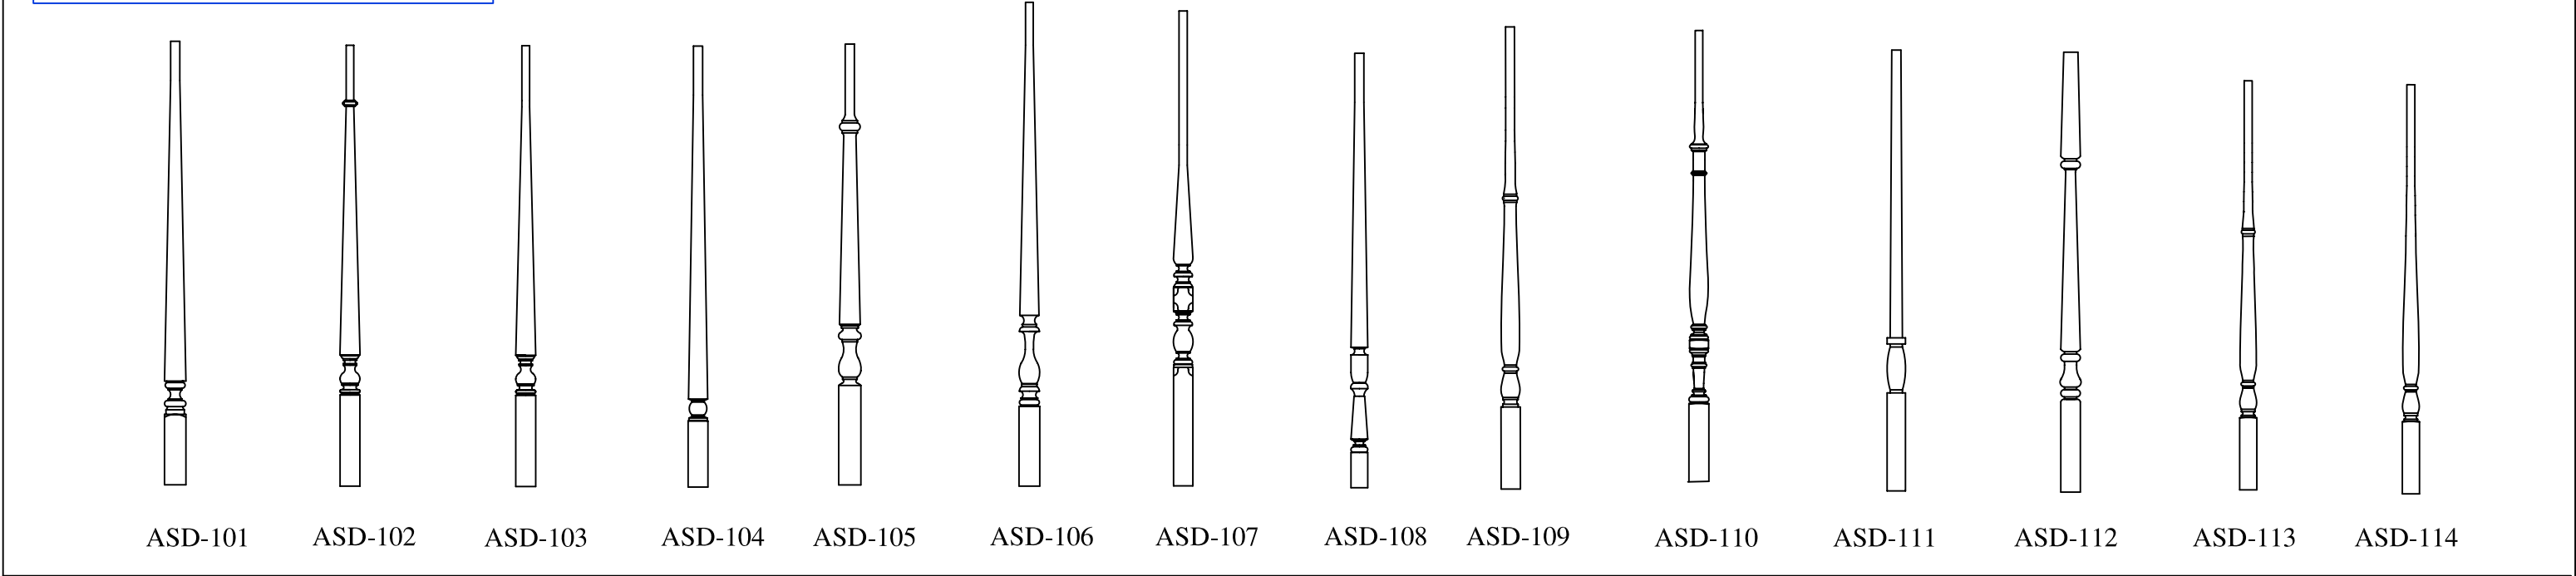

ARC STAIR DESIGN, INC.

CUSTOM CURVED STAIRWAYS AND FINE WOODWORKING
RESIDENTIAL & COMMERCIAL

NEWELS

ROUND BALUSTERS

ROUND BALUSTERS

SQUARE TOP BALUSTERS

METAL BALUSTERS